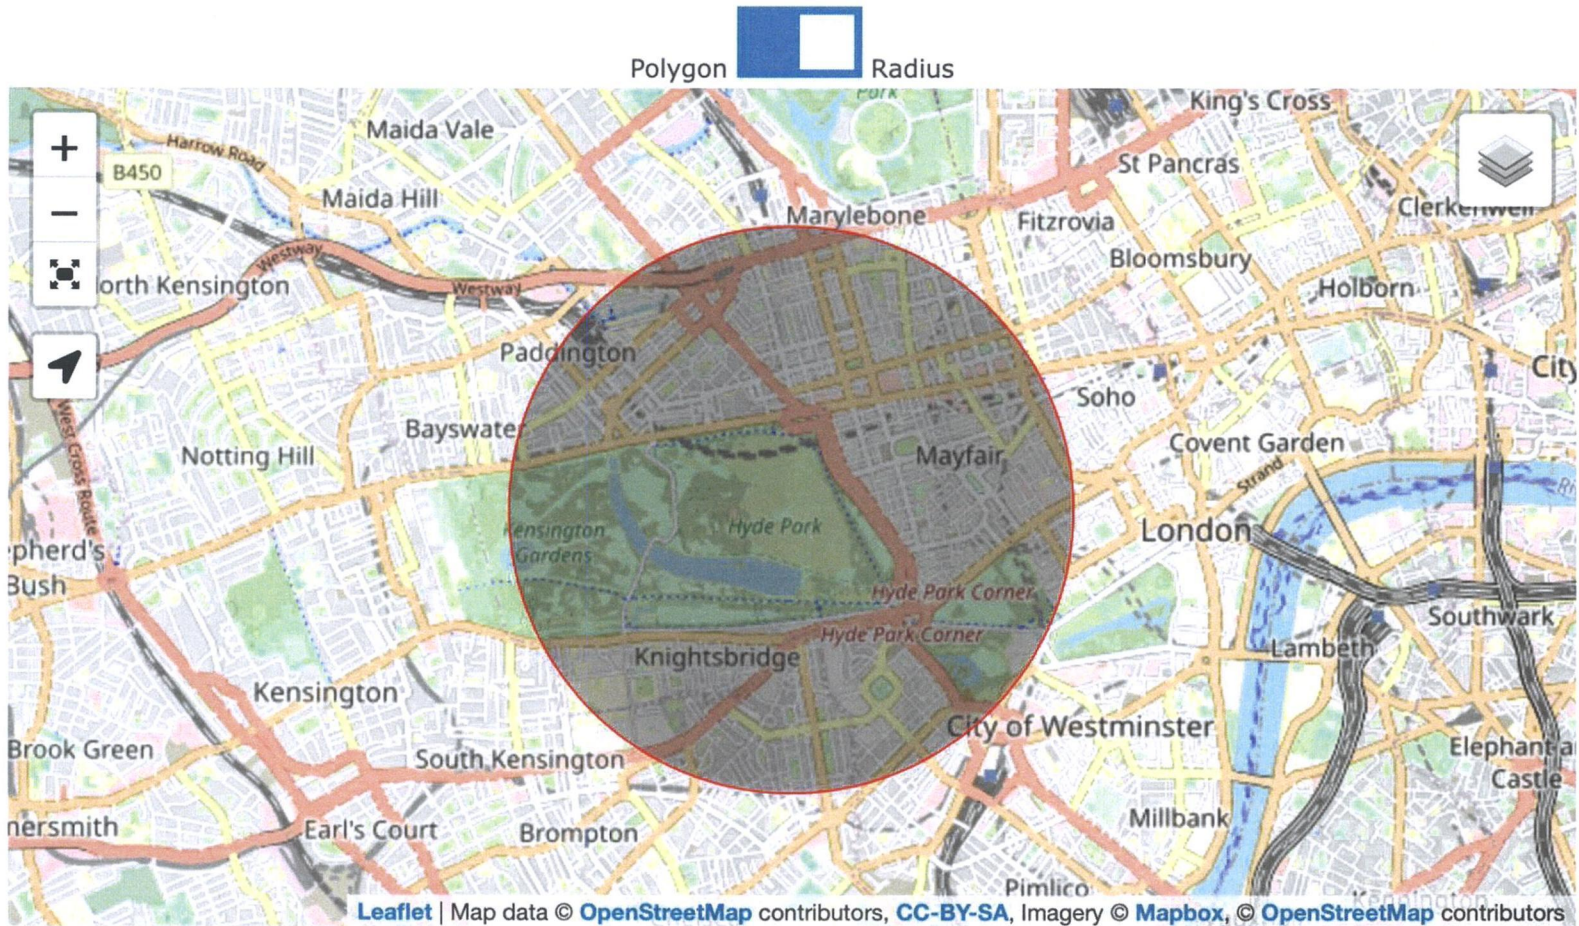

Input

Add Radius manually : Radius km OR miles Location :

Output

The estimated population in the defined area is 121,363

Options

Population Inside a Area Search Map

Ads by Google

Send feedback

Why this ad? 

Input

Add Radius manually : Radius km OR miles Location :

Output

The estimated population in the defined area is 143,080

Options

Population Inside a Area Search Map

 **START HERE**

Unlimited access to premium content!

- Quick 1-minute signup
- 100% Secure & updated regularly

 
Full access to the latest software and multimedia. This and much more on our platform.

Input

Add Radius manually : Radius km OR miles Location :

Output

The estimated population in the defined area is 118,463

Options

Population Inside a Area Search Map

Unlimited access to premium content!

- Quick 1-minute signup
- 100% Secure & updated regularly

 Full access to the latest software and multimedia. This and much more on our platform.