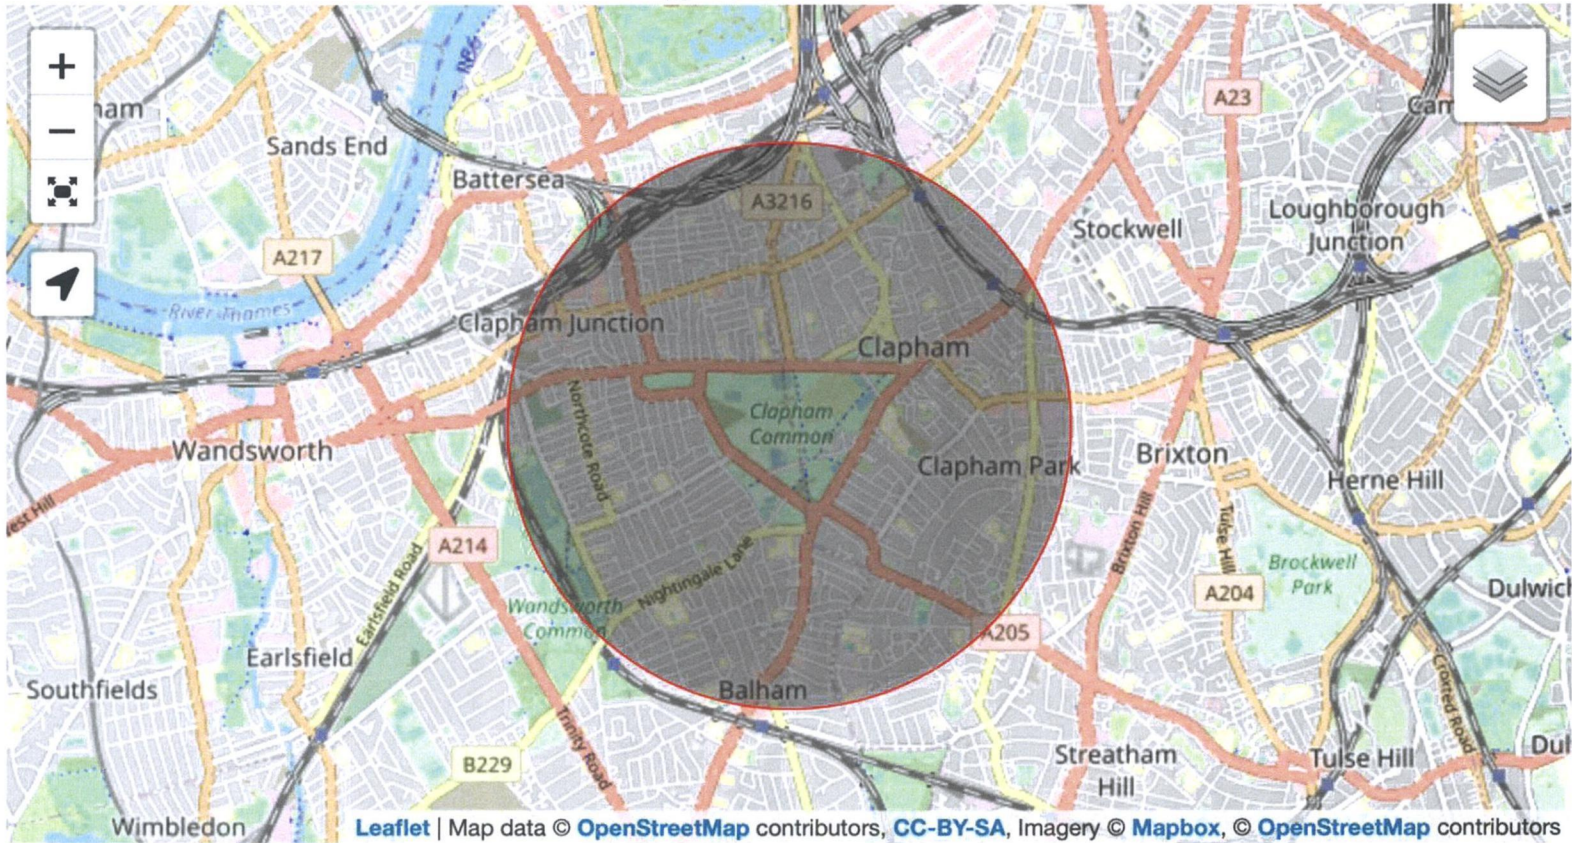

Full access to the latest software and multimedia. This and much more on our platform.

Input

Add Radius manually : Radius km OR miles Location :

Output

The estimated population in the defined area is 95,459

Options

Population Inside a Area Search Map

Polygon  Radius

Unlimited access to premium content!

- Quick 1-minute signup
- 100% Secure & updated regularly

Full access to the latest software and multimedia. This and much more on our platform.

Input

Add Radius manually : Radius km OR miles Location :

Output

The estimated population in the defined area is 121,363

Options

Population Inside a Area Search Map

Ads by Google

Send feedback

Why this ad? 

Input

Add Radius manually : Radius km OR miles Location :

Output

The estimated population in the defined area is 143,080

Options

Population Inside a Area Search Map

 **START HERE**