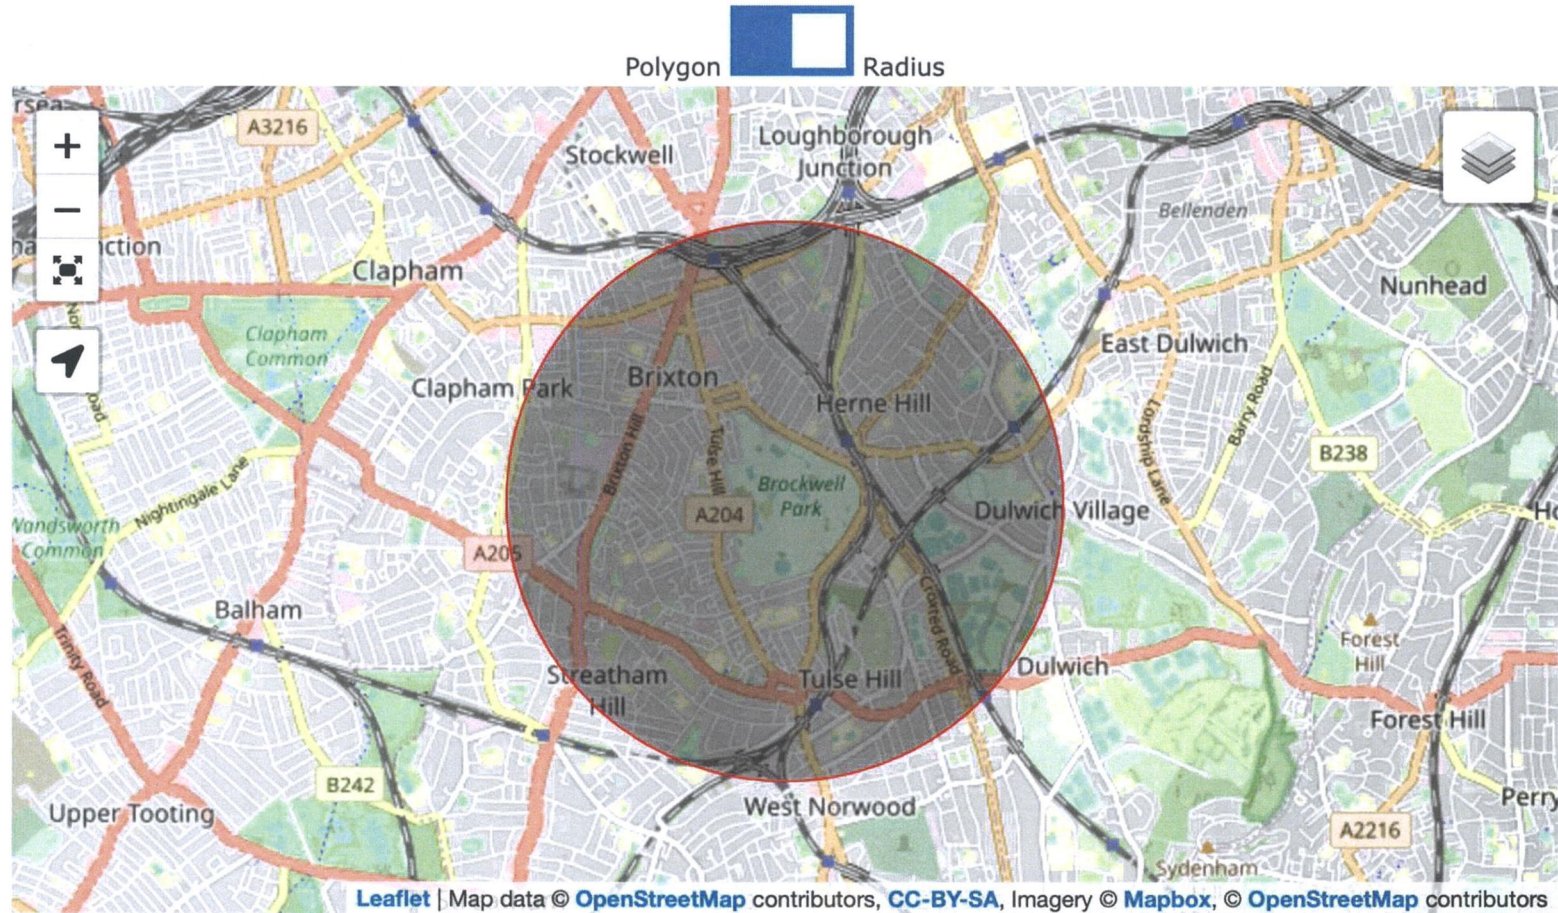

Why this ad? 

Input

Add Radius manually : Radius km OR miles Location :

Output

The estimated population in the defined area is 143,080

Options

Population Inside a Area Search Map

 **START HERE**

Unlimited access to premium content!

- Quick 1-minute signup
- 100% Secure & updated regularly

 
Full access to the latest software and multimedia. This and much more on our platform.

Input

Add Radius manually : Radius km OR miles Location :

Output

The estimated population in the defined area is 118,463

Options

Population Inside a Area Search Map

Unlimited access to premium content!

- Quick 1-minute signup
- 100% Secure & updated regularly

 Full access to the latest software and multimedia. This and much more on our platform.

Input

Add Radius manually : Radius km OR miles Location :

Output

The estimated population in the defined area is 122,937

Options