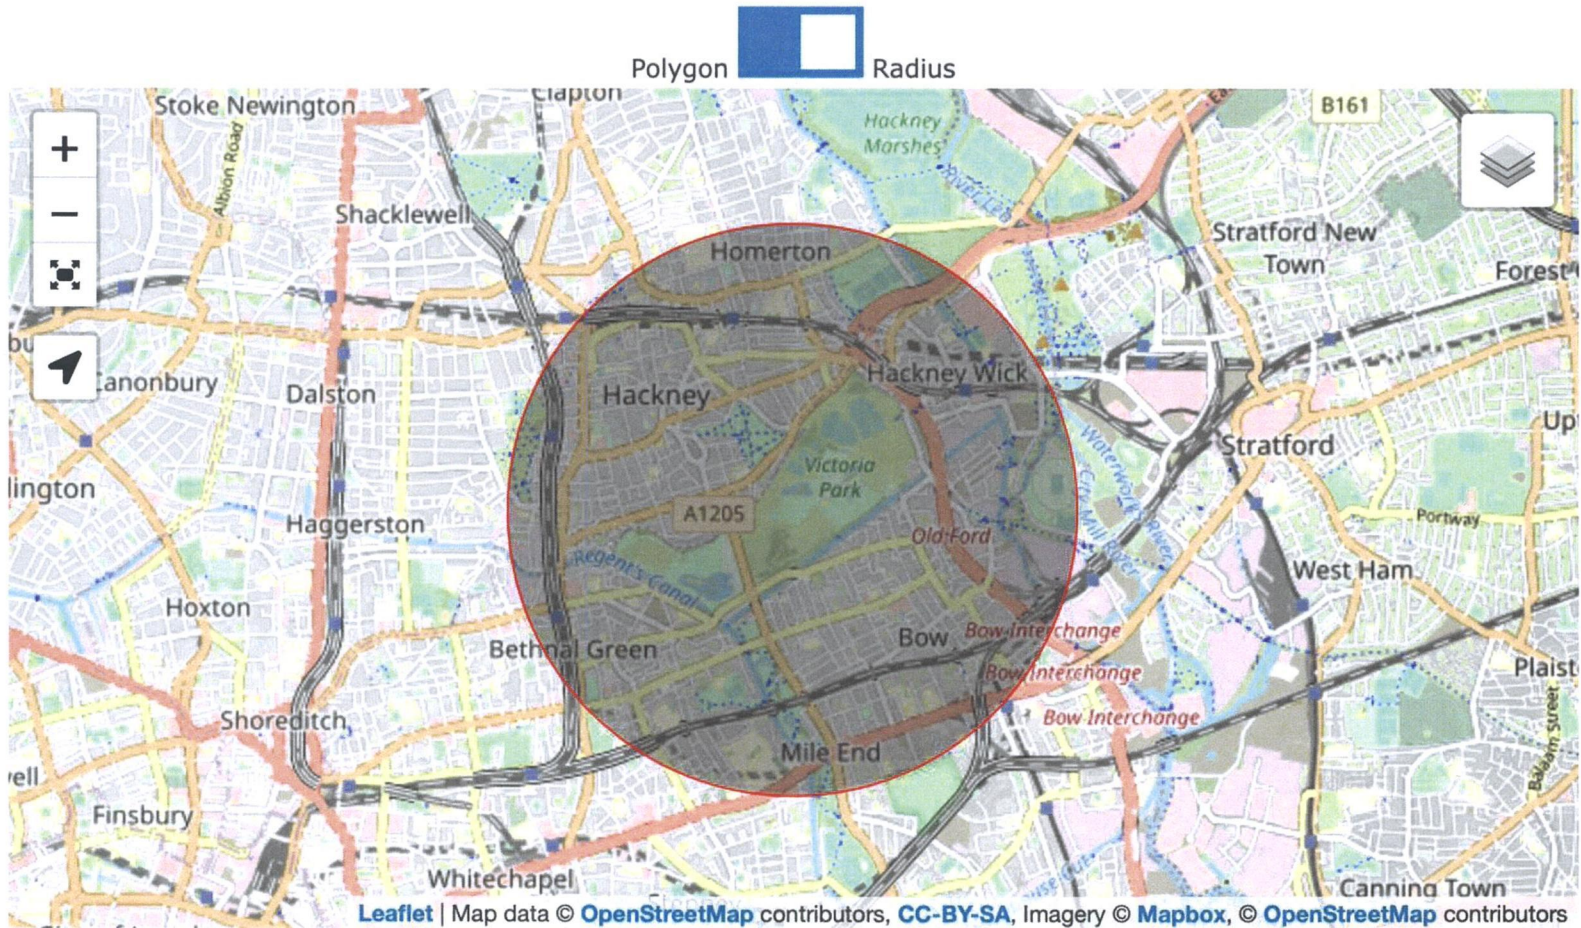

Input

Add Radius manually : Radius km OR miles Location :

Output

The estimated population in the defined area is 54,342

Options

Population Inside a Area Search Map

Unlimited access to premium content!

- Quick 1-minute signup
- 100% Secure & updated regularly

Full access to the latest software and multimedia. This and much more on our platform.

Input

Add Radius manually : Radius km OR miles Location :

Output

The estimated population in the defined area is 95,459

Options

Population Inside a Area Search Map

Polygon  Radius

Unlimited access to premium content!

- Quick 1-minute signup
- 100% Secure & updated regularly

Full access to the latest software and multimedia. This and much more on our platform.

Input

Add Radius manually : Radius km OR miles Location :

Output

The estimated population in the defined area is 121,363

Options

Population Inside a Area Search Map

Ads by Google

Send feedback