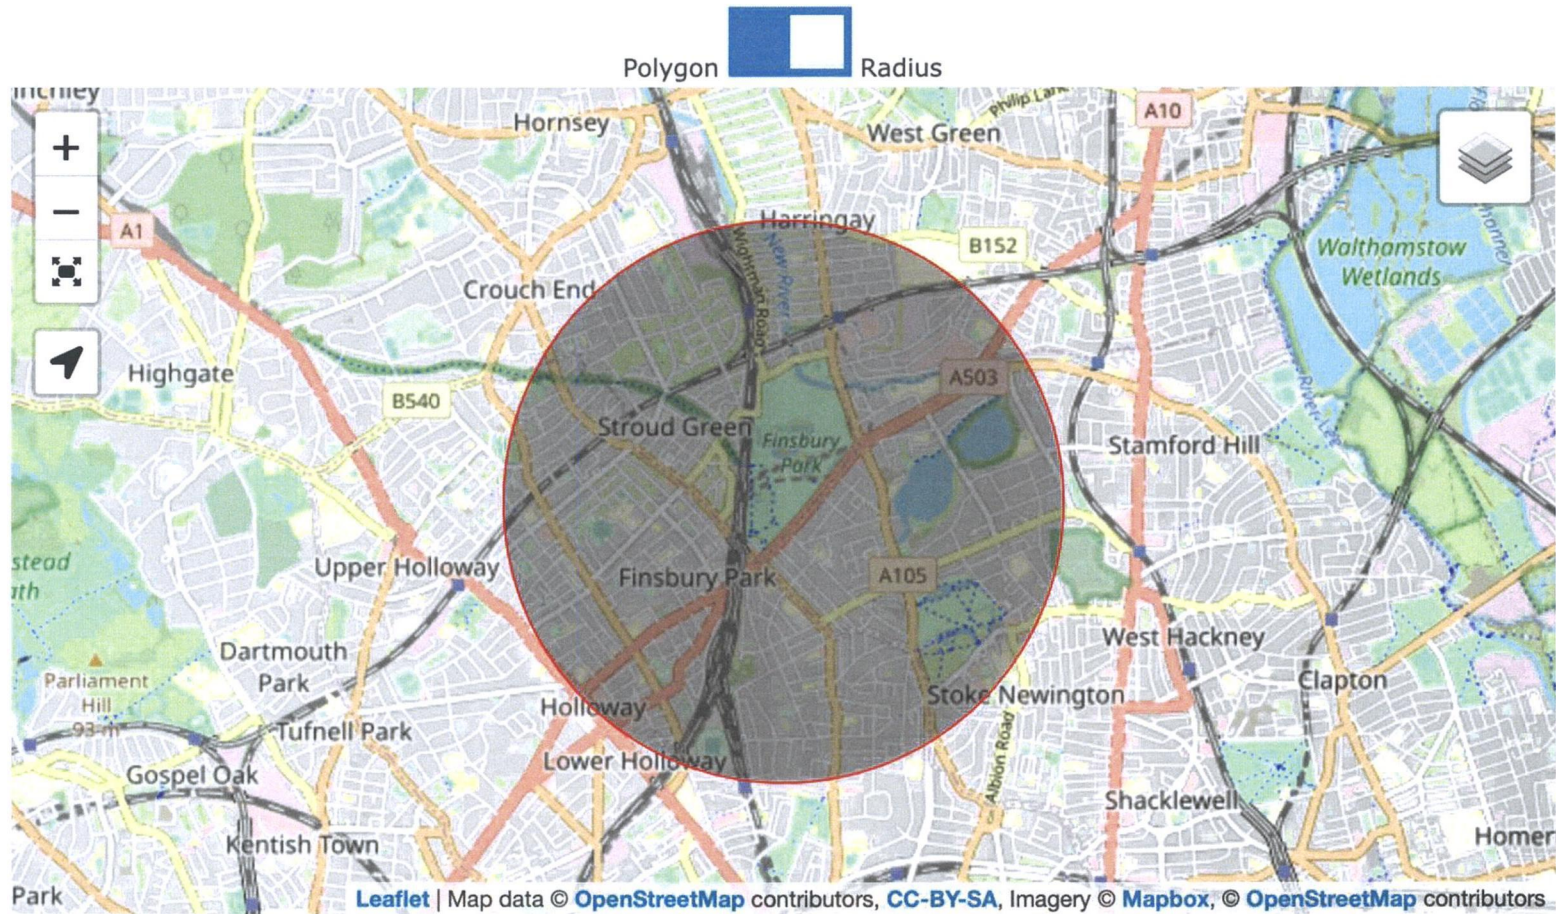

Input

Add Radius manually : Radius km OR miles Location :

Output

The estimated population in the defined area is 121,363

Options

Population Inside a Area Search Map

Ads by Google

Send feedback

Why this ad? 

Input

Add Radius manually : Radius km OR miles Location :

Output

The estimated population in the defined area is 143,080

Options

Population Inside a Area Search Map

 **START HERE**

Unlimited access to premium content!

- Quick 1-minute signup
- 100% Secure & updated regularly

 
Full access to the latest software and multimedia. This and much more on our platform.

Input

Add Radius manually : Radius km OR miles Location :

Output

The estimated population in the defined area is 118,463

Options

Population Inside a Area Search Map

Unlimited access to premium content!

- Quick 1-minute signup
- 100% Secure & updated regularly

 Full access to the latest software and multimedia. This and much more on our platform.