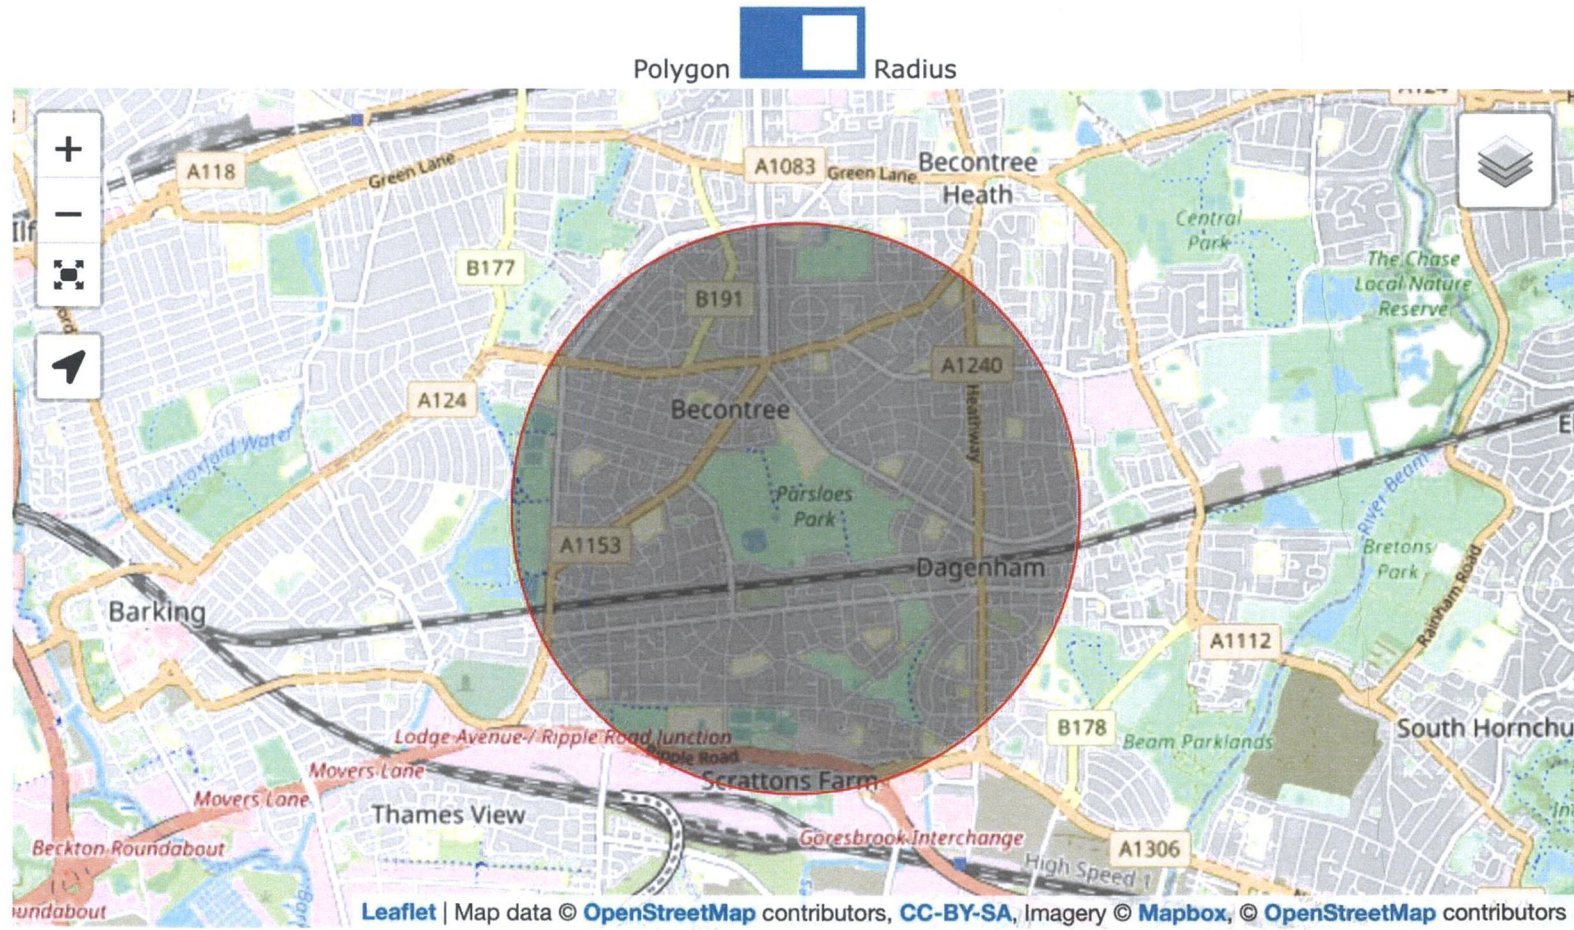

Population Inside a Area Search Map

 **START HERE**

Unlimited access to premium content!

- Quick 1-minute signup
- 100% Secure & updated regularly

Full access to the latest software and multimedia. This and much more on our platform.

Input

Add Radius manually : Radius km OR miles Location :

Output

The estimated population in the defined area is 54,342

Options

Population Inside a Area Search Map

Unlimited access to premium content!

- Quick 1-minute signup
- 100% Secure & updated regularly

Full access to the latest software and multimedia. This and much more on our platform.

Input

Add Radius manually : Radius km OR miles Location :

Output

The estimated population in the defined area is 95,459

Input

Add Radius manually : Radius km OR miles Location :

Output

The estimated population in the defined area is 121,363

Options

Population Inside a Area Search Map

Ads by Google

Send feedback